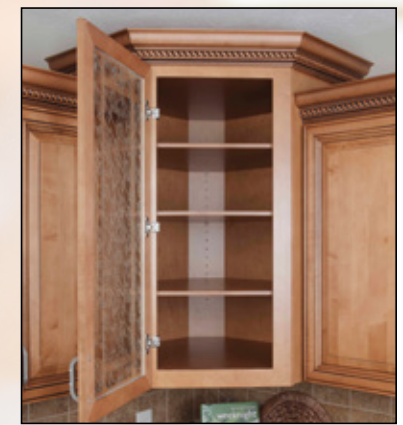

Easy Reach Wall Cabinet

Easy Reach Base Cabinet

Lazy Susan
165° Hinge Cabinet

Single Oven Cabinet

Broom Closet
Interior shown in bottom image

Over The John Cabinet

Medicine Cabinet
Surface Mount

Bathroom Wall Cabinet
Shown with 20" x 30" Mirror

Medicine Cabinet
Recessed Mount

Revolving Door Lazy Susan
and Base Microwave Cabinet

Diagonal Sink Base
Also showing 2 Tray Cabinets

Options & Accessories

Bar Bracket

Matching Interior

Base Pull Out
Shown with 6" Fluted Filler

Bookcase

Mullion Doors

Wall Wine Cabinet
with Wine Stem Holder

Undermount Drawer and
Organizer Tray

Base Roll Out Shelves

Arch Valance

Straight Valance

Base What Not Shelf